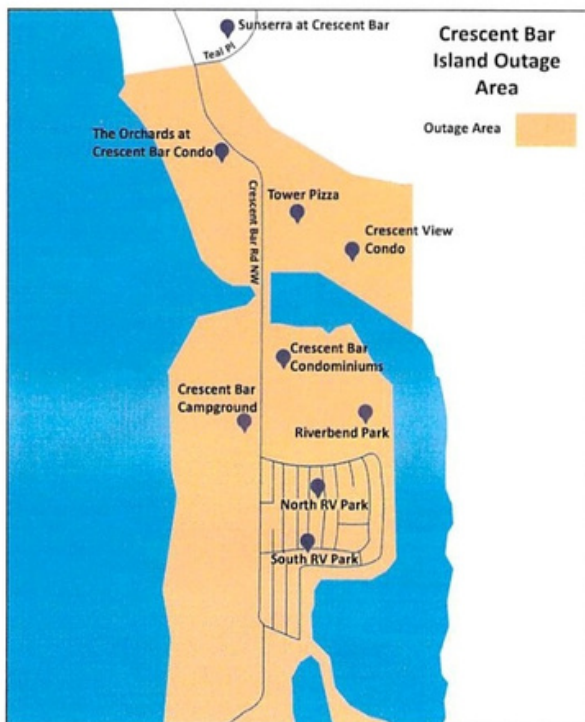

Weekly Update

Welcome to the last few days of Summer! It looks like we still have some decent weather days ahead of us, but these mornings sure are cool.

Grant PUD has a scheduled power outage tomorrow all day 8 AM - 5 PM. Please see the attached notice below for more details. The Campground/Pro Shop office along with the fuel dock will be closed all day Tuesday.

The campground continues to be busy, but we still have some openings and we are about month out before we turn the water off for the winter.

Office Staff
Crescent Bar Recreation Area
Central Washington Management Group

Powering our way of life.

IMPORTANT NOTICE OF

SCHEDULED POWER OUTAGE

Crescent Bar area south of Sunsera
Tuesday, September 20, 2022 - 8 a.m. - 5 p.m.

Grant PUD is making necessary upgrades to the electrical equipment that delivers energy to our customers in the Crescent Bar area south of Sunsera.